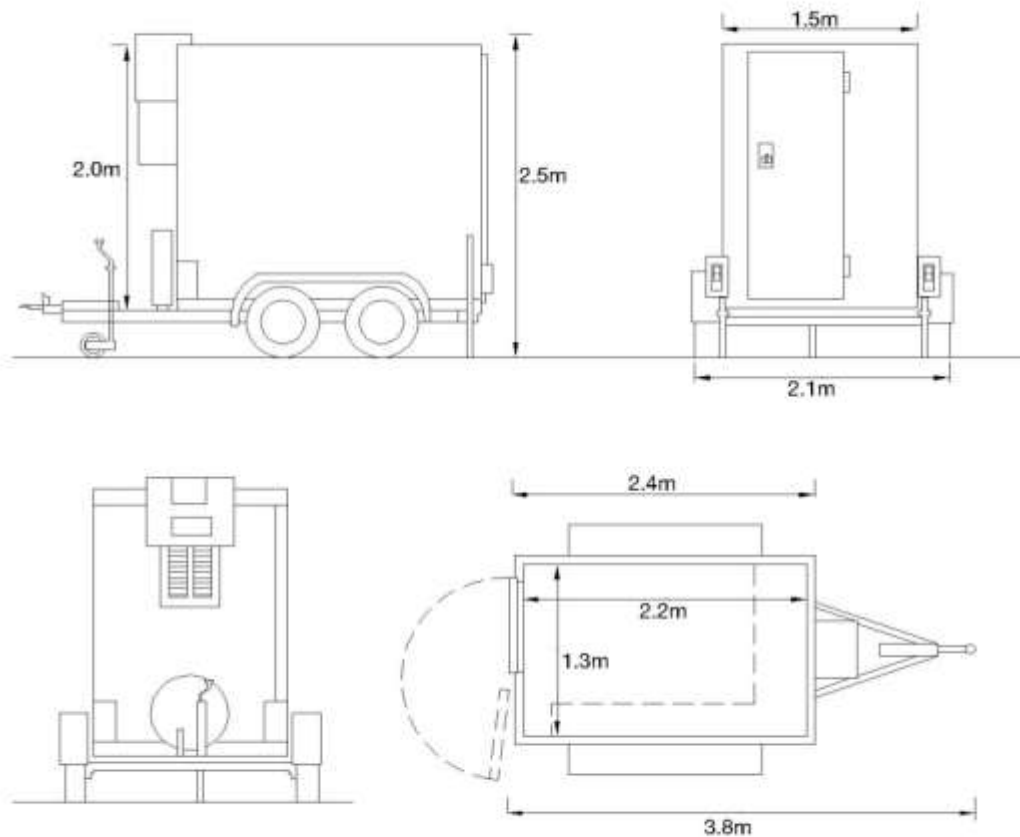

## 2m Trailer Specification

**Door Aperture** .72m wide x 1.74m high

**Cubic Capacity:** 5.26 m<sup>3</sup>

**Gross Weight:** 2000 kg

**Pay Load:** 1200 kg

Each trailer has a temperature range of +3°C to – 22°C, enabling it to chill or freeze its contents.

Trailers come equipped with: a 15-metre power lead, access step, hitch-lock, keys x 3, lockable rear door, shelving as standard and wheel clamp. The units can be powered off a 4kva portable generator, as well as a regular 240v power outlet.