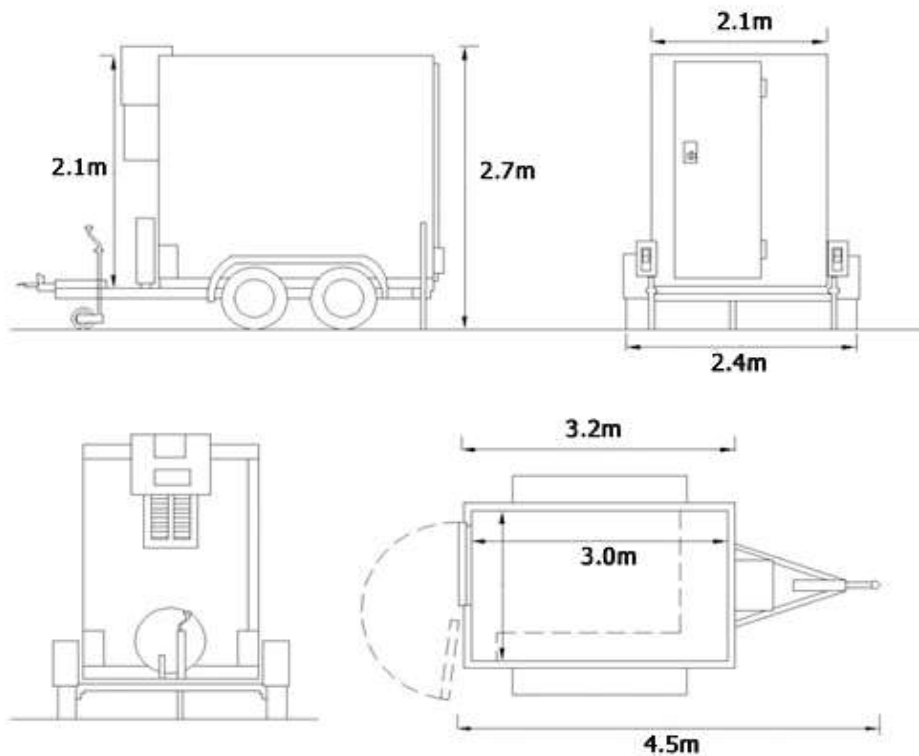

VAT Reg: 171 4002 52

3m Trailer Specification

Capacity: 10.8 m³
Gross Weight: 3.500 kg
Pay Load: 2.400 kg

Rear door aperture is 800mm wide x 1900mm high

Each trailer has a temperature range of +5°C to – 22°C, enabling it to chill or freeze its contents.

Trailers come equipped with: a 15-metre power lead, access step, hitch-lock, keys x 3, lockable rear door, shelving as standard and wheel clamp. The units can be powered off a 4kva portable generator, as well as a regular 240v power outlet.