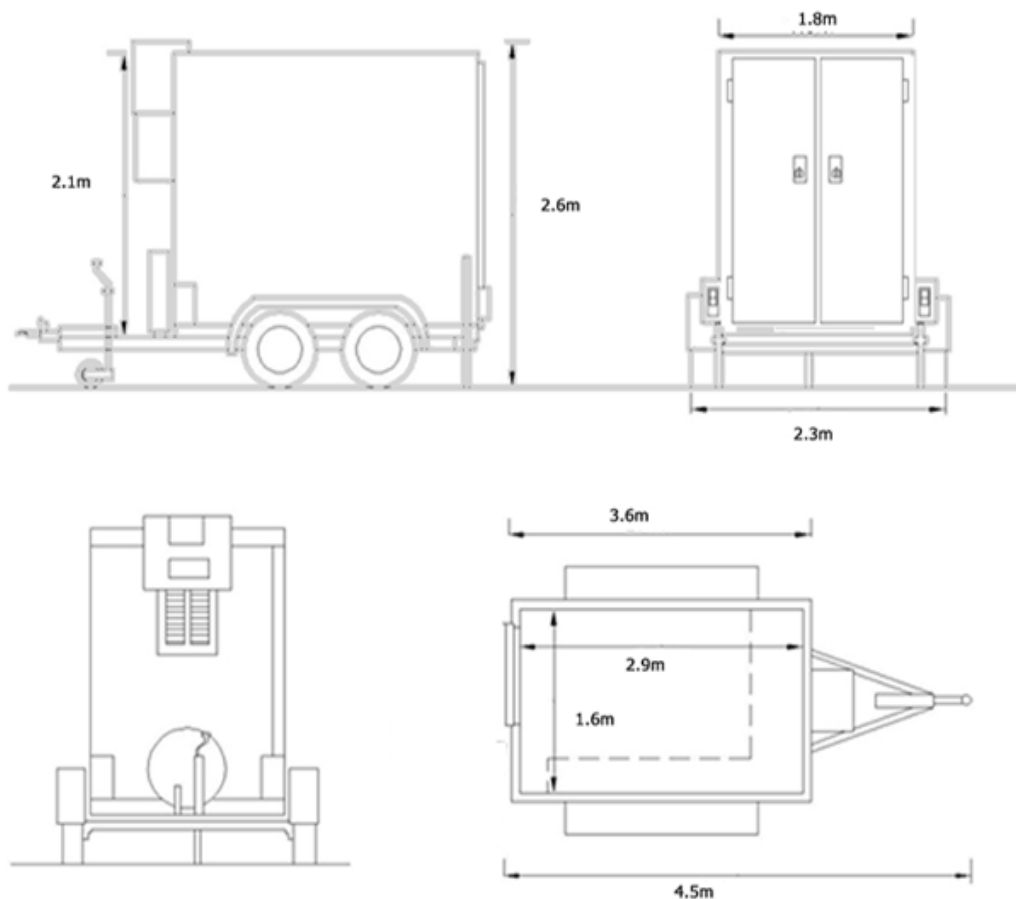

3m Trailer Specification Double Backdoor

Door Aperture 1.6m wide x 1.82m high

Cubic Capacity: 9.5 m³

Gross Weight: 3000 kg

Pay Load: 1750 kg

Each trailer has a temperature range of +3⁰C to – 20⁰C, enabling it to chill or freeze its contents.

Trailers come equipped with: a 15-metre power lead, access step, hitch-lock, keys x 3, lockable rear door, shelving as standard and wheel clamp. The units can be powered off a 4kva portable generator, as well as a regular 240v power outlet.