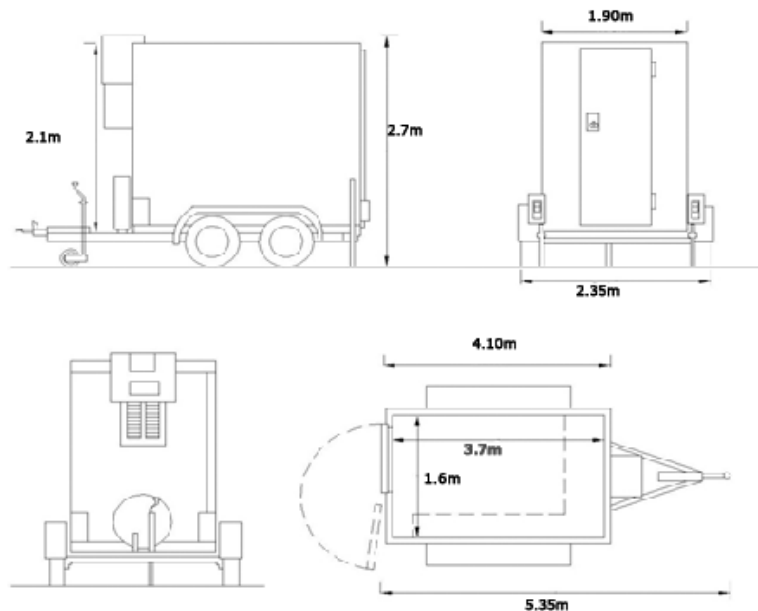

## 4m Trailer Specification

**Capacity:** 11.6 m<sup>3</sup>  
**Gross Weight:** 3.500 kg  
**Pay Load:** 2.400 kg

Rear door aperture is 800mm wide x 1900mm high

Each trailer has a temperature range of +5°C to – 22°C, enabling it to chill or freeze its contents.

Trailers come equipped with: a 15-metre power lead, access step, hitch-lock, lockable rear door, shelving down both sides as standard and wheel clamp. The units can be powered off a 4kva portable generator, as well as a regular 240v power outlet.